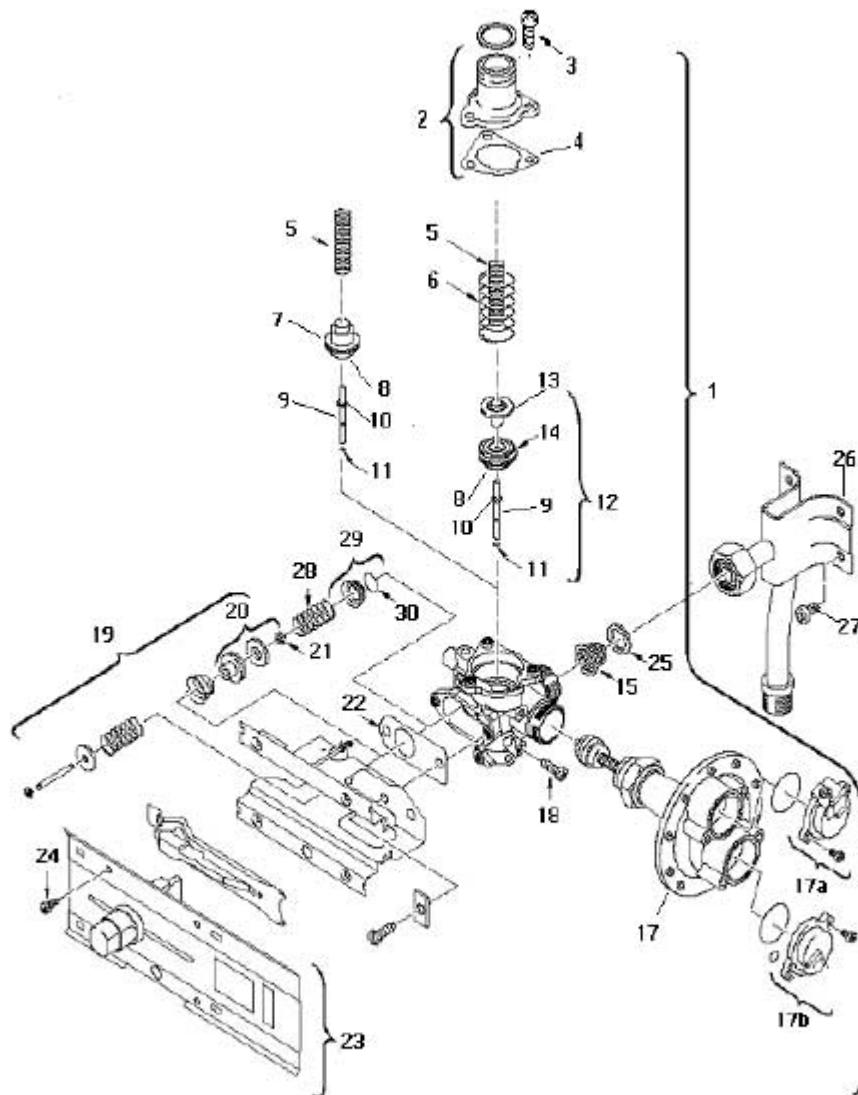

Position	Part Number	Description	Comments
1	8705421799	Front Cover	
2	8705506368	Shield	
3	8702000219	Water Flow Selector	
4	8702000111	Water Flow Knob	
5	8705505319	Draught Diverter	
6	8705504043	Exhaust Pipe Union	
7		Screw	Part not known
8	8708003042	Angle Bracket	
9		Screw	Part not known

Position	Part Number	Description	Comments
1	8705406379	Heat Exchanger	
2	8707206132	Temperature Limiter	Ceramic type
2	8707206435	Temperature Limiter	Clip on type
3	29109511160	Screw	
4	8700705972	Connecting Pipe	
4.1	8703301081	Nut	
4.2	87001000080	Flat Washer	
4.3	87005000040	Dished Washer	
4.4	87002030040	Rubber Washer	
7	8700205023	O Ring	
8	8704705025	Retaining Clip	
9	8707406104	Hydrogenerator	
10	8704705030	Retaining Clip	
11	8700705947	Cold Water Pipe	
12	8700205133	O Ring	
13	8700705534	Hot Water Pipe	
14	97080610240	O Ring	

Position	Part Number	Description	Comments
1	87081200570	Main Burner	NG
1	8708120132	Main Burner	LPG
2	8701003010	Manifold Washer	
3		Screw	Part not known
4	8708202147	Injector	NG 1.3 mm
4	8708202149	Injector	LPG 0.79mm
5	2910952122	Screw	
6	8703401069	Screw	

7	8703305191.0	Test Point	
8	87101030600	Burner Washer	
9	8738708697	Pilot Burner	NG
9	8708105535	Pilot Burner	LPG
10	8703401053	Screw	
11	8708200002	Pilot Injector (Spud)	NG
11	8708200312	Pilot Injector (Spud)	LPG
12	87013090610	Clamp Assembly	
14	8700707349	Pilot Pipe	
15	8703406008 use 8710707166	Nut	
15	8703305192 use 8710707166	Olive	
16	8708107006	Electrode	
17	8708107007	Flame Rod	
19	87001031730	Sealing Washer	