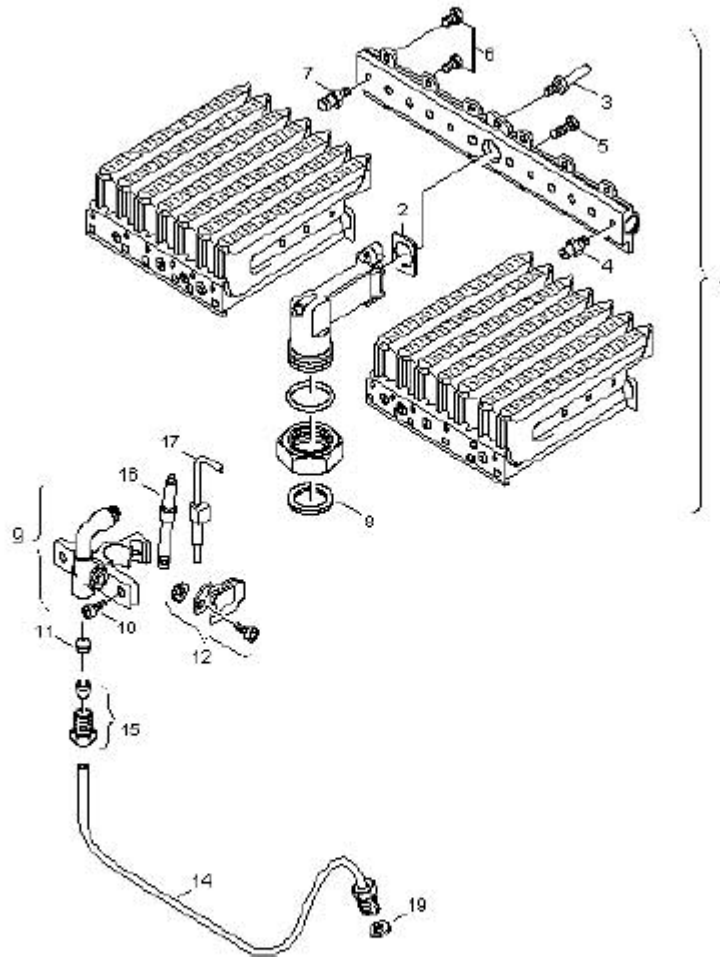

Position	Part Number	Description	Comments
1	8705421799	Front Cover	
2	8705506368	Shield	
3	8702000219	Water Flow Selector	
4	8702000111	Water Flow Knob	
5	8705505319	Draught Diverter	
6	8705504043	Exhaust Pipe Union	
7		Screw	Part not known
8	8708003042	Angle Bracket	
9		Screw	Part not known

Position	Part Number	Description	Comments
1	8705406379	Heat Exchanger	
2	8707206132	Temperature Limiter	Ceramic type
2	8707206435	Temperature Limiter	Clip on type
3	29109511160	Screw	
4	8700705972	Connecting Pipe	
4.1	8703301081	Nut	
4.2	87001000080	Flat Washer	
4.3	87005000040	Dished Washer	
4.4	87002030040	Rubber Washer	
7	8700205023	O Ring	
8	8704705025	Retaining Clip	
9	8707406104	Hydrogenerator	
10	8704705030	Retaining Clip	
11	8700705947	Cold Water Pipe	
12	8700205133	O Ring	
13	8700705534	Hot Water Pipe	
14	97080610240	O Ring	

Position	Part Number	Description	Comments
1	87081200570	Main Burner	NG
1	8708120132	Main Burner	LPG
2	8701003010	Manifold Washer	
3		Screw	Part not known
4	8708202147	Injector	NG 1.3 mm
4	8708202149	Injector	LPG 0.79mm
5	2910952122	Screw	
6	8703401069	Screw	

7	8703305191.0	Test Point	
8	87101030600	Burner Washer	
9	8738708697	Pilot Burner	NG
9	8708105535	Pilot Burner	LPG
10	8703401053	Screw	
11	8708200002	Pilot Injector (Spud)	NG
11	8708200312	Pilot Injector (Spud)	LPG
12	87013090610	Clamp Assembly	
14	8700707349	Pilot Pipe	
15	8703406008 use 8710707166	Nut	
15	8703305192 use 8710707166	Olive	
16	8708107006	Electrode	
17	8708107007	Flame Rod	
19	87001031730	Sealing Washer	