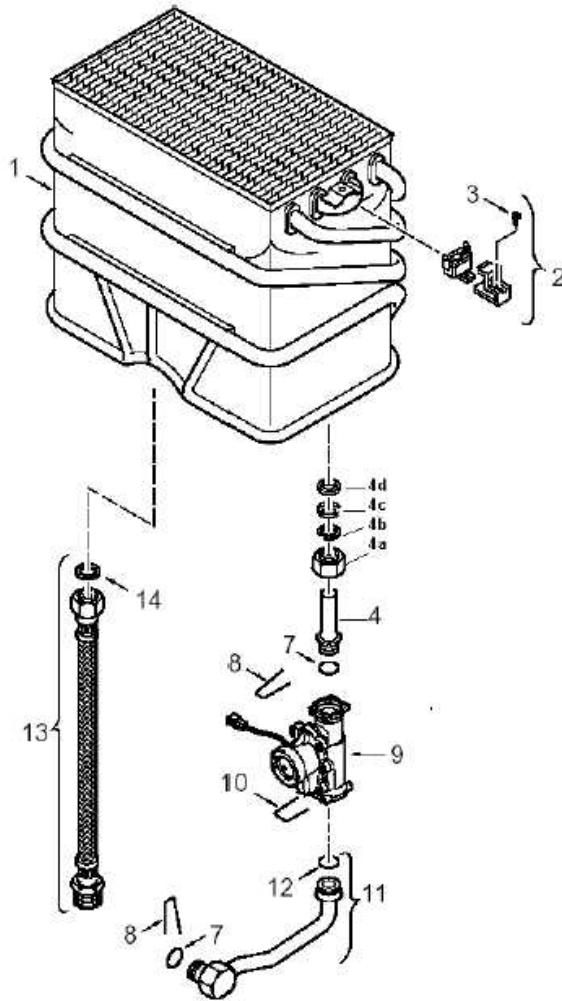

Position	Part Number	Description	Comments
1	8705421799	Front Cover	
2	8705506368	Shield	
3	8702000219	Water Flow Selector	
4	8702000111	Water Flow Knob	
5	8705505319	Draught Diverter	
6	8705504043	Exhaust Pipe Union	
7		Screw	Part not known
8	8708003042	Angle Bracket	
9		Screw	Part not known

Position	Part Number	Description	Comments
1	8705406379	Heat Exchanger	
2	8707206132	Temperature Limiter	Ceramic type
2	8707206435	Temperature Limiter	Clip on type
3	29109511160	Screw	
4	8700705972	Connecting Pipe	
4.1	8703301081	Nut	
4.2	87001000080	Flat Washer	
4.3	87005000040	Dished Washer	
4.4	87002030040	Rubber Washer	
7	8700205023	O Ring	
8	8704705025	Retaining Clip	
9	8707406104	Hydrogenerator	
10	8704705030	Retaining Clip	
11	8700705947	Cold Water Pipe	
12	8700205133	O Ring	
13	8700705534	Hot Water Pipe	
14	97080610240	O Ring	

Position	Part Number	Description	Comments
1	87081200570	Main Burner	NG
1	8708120132	Main Burner	LPG
2	8701003010	Manifold Washer	
3		Screw	Part not known
4	8708202147	Injector	NG 1.3 mm
4	8708202149	Injector	LPG 0.79mm
5	2910952122	Screw	
6	8703401069	Screw	

7	8703305191.0	Test Point	
8	87101030600	Burner Washer	
9	8738708697	Pilot Burner	NG
9	8708105535	Pilot Burner	LPG
10	8703401053	Screw	
11	8708200002	Pilot Injector (Spud)	NG
11	8708200312	Pilot Injector (Spud)	LPG
12	87013090610	Clamp Assembly	
14	8700707349	Pilot Pipe	
15	8703406008 use 8710707166	Nut	
15	8703305192 use 8710707166	Olive	
16	8708107006	Electrode	
17	8708107007	Flame Rod	
19	87001031730	Sealing Washer	