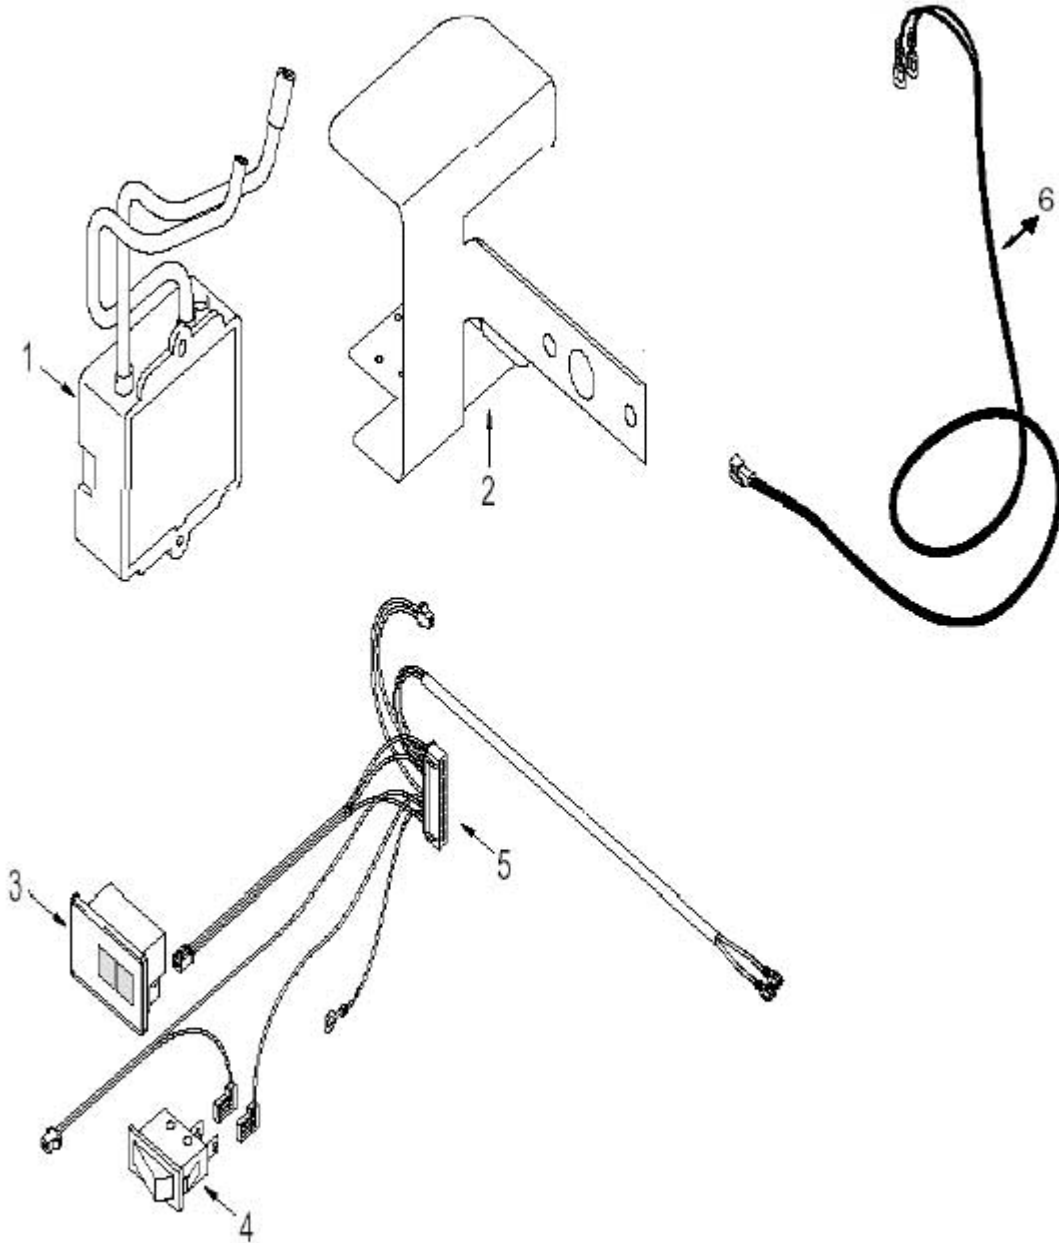

Position	Part Number	Description	Comments
1	8707207192	Ignition Unit	
2		Fixing Bracket	Part not known
3	8707305003	Light Emitting Diode	
4	8707200014	Switch	
5	8704404028	Set of cables	
6	8704404006	Cable	Part not known