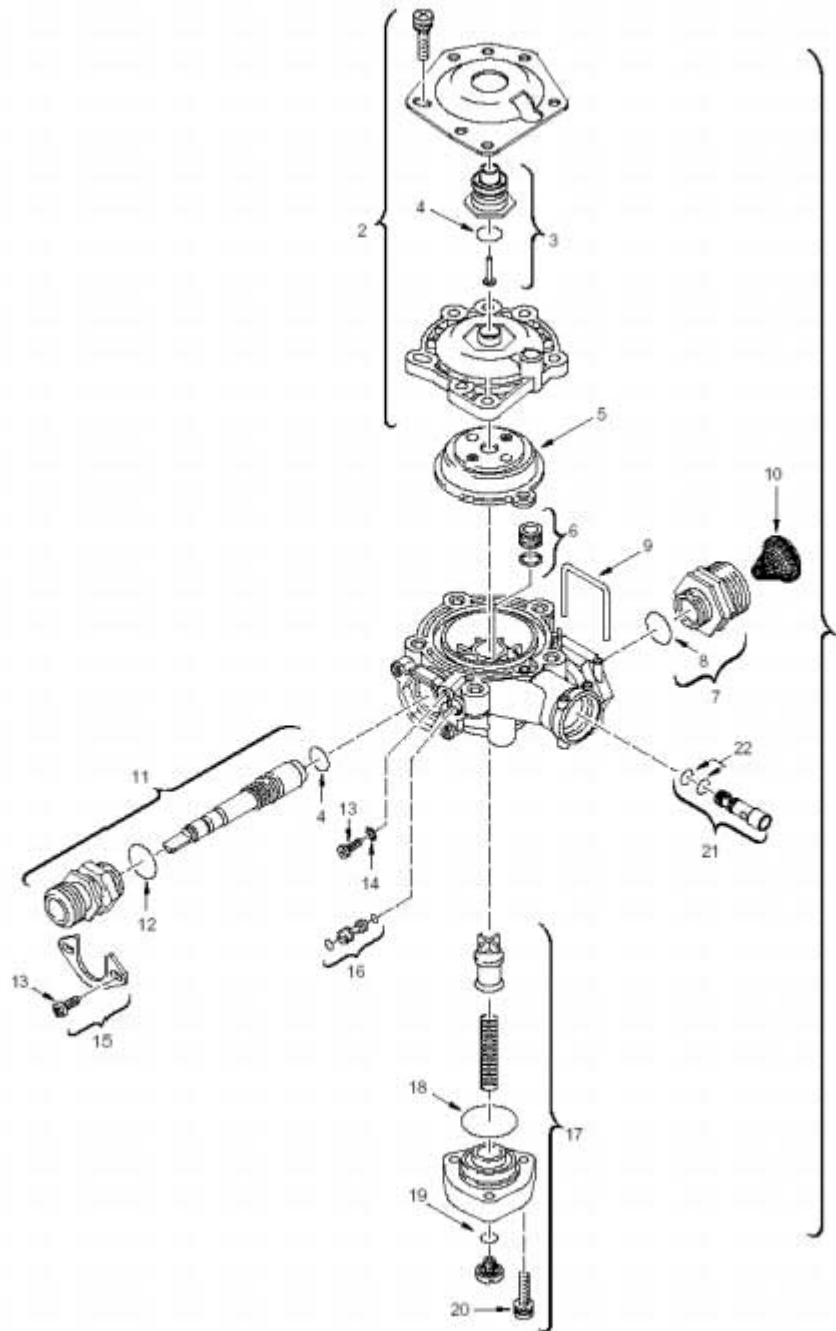

Position	Part Number	Description	Comments
1	8707002704	Water Valve	
2	8705500101	Cover	
3	8700306114	Sleeve	
4	8710205007	O ring	
5	8700503051	Diaphragm	
6		Sleeve	Part not available
7	8700306110	Inlet Connection	
8	8700205115	O ring