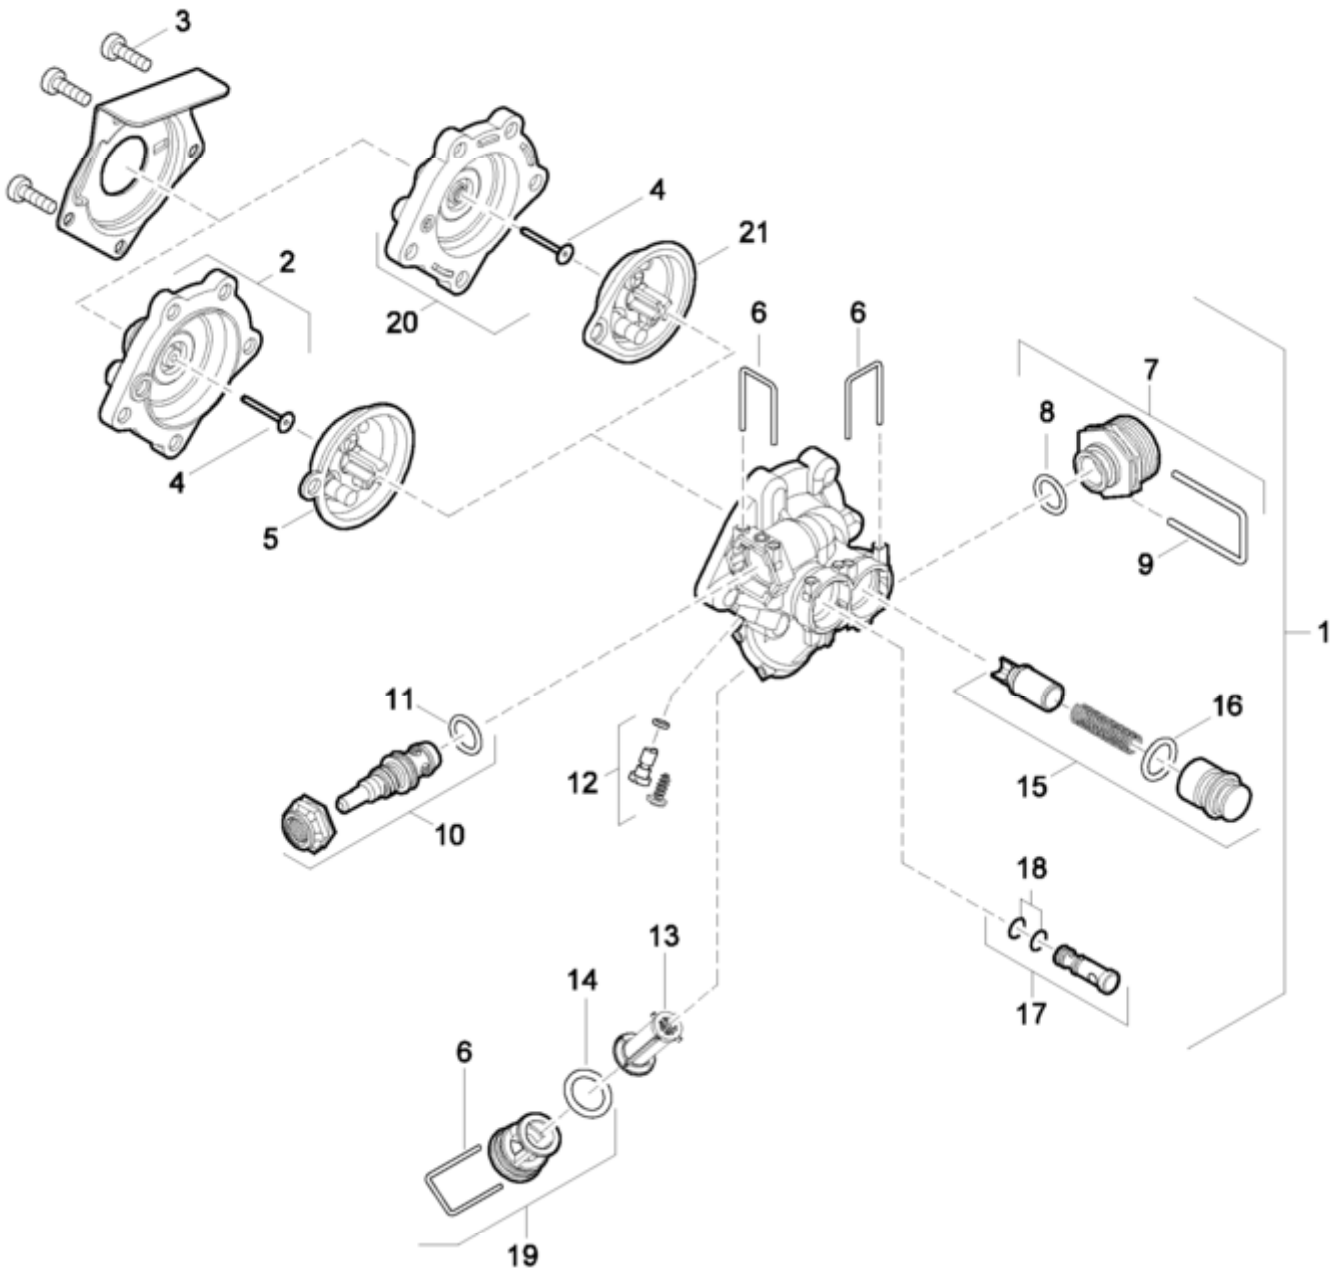

GWH 10/13/16-2 COD H ...

6720902095.AF JF

Spare parts list

6720902561.AC.JF

Front cover

GWH 10/13/16-2 COD H ...

1

Spare parts list

3

Spare parts list

6720602099 AB.JF

Gas valve

GWH 10/13/16-2 COD H ...

4

Spare parts list

6720902572.AB JF

Water valve (plastic)

GWH 10/13/16-2 COD H ...

5

Spare parts list

6720907049.AC JF

Ignition unit

GWH 10/13/16-2 COD H ...

6