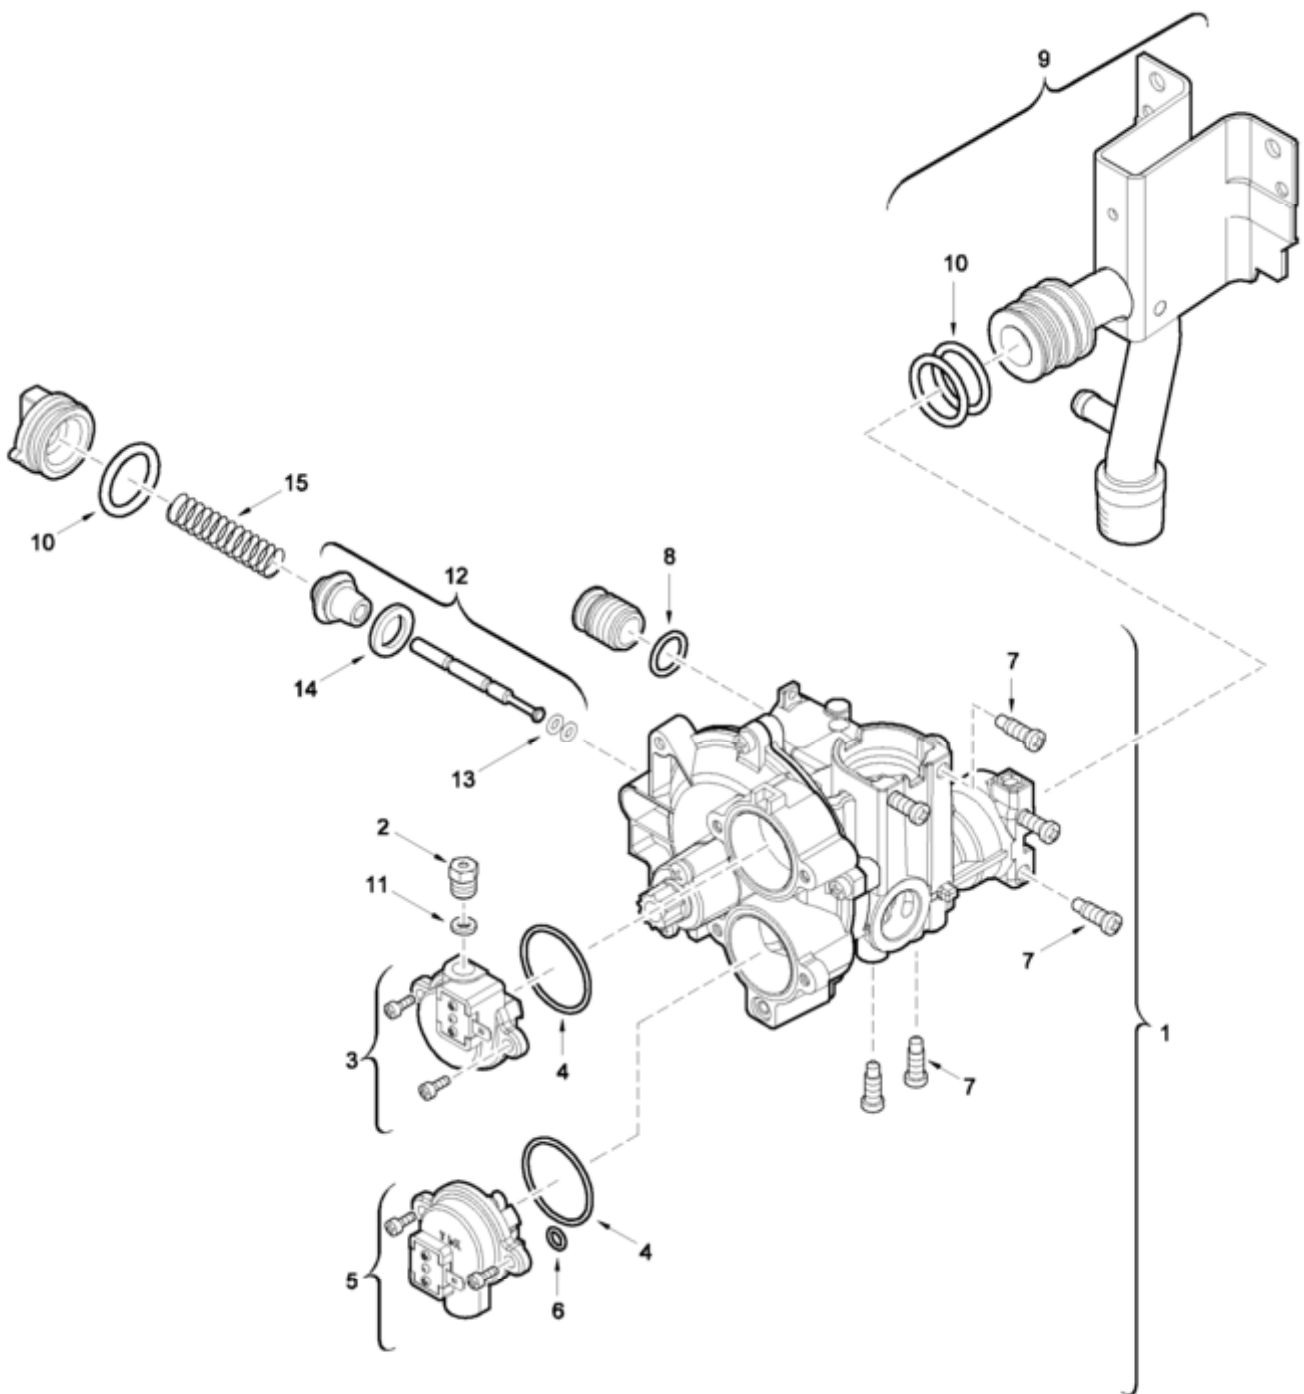

GWH 10/13/16-2 COD H ...

6720902095.AF JF

Spare parts list

6720902561.AC.JF

Front cover

GWH 10/13/16-2 COD H ...

1

Spare parts list

3

Spare parts list

6720602099 AB.JF

Gas valve

GWH 10/13/16-2 COD H ...

4

Spare parts list

6720902572.AB JF