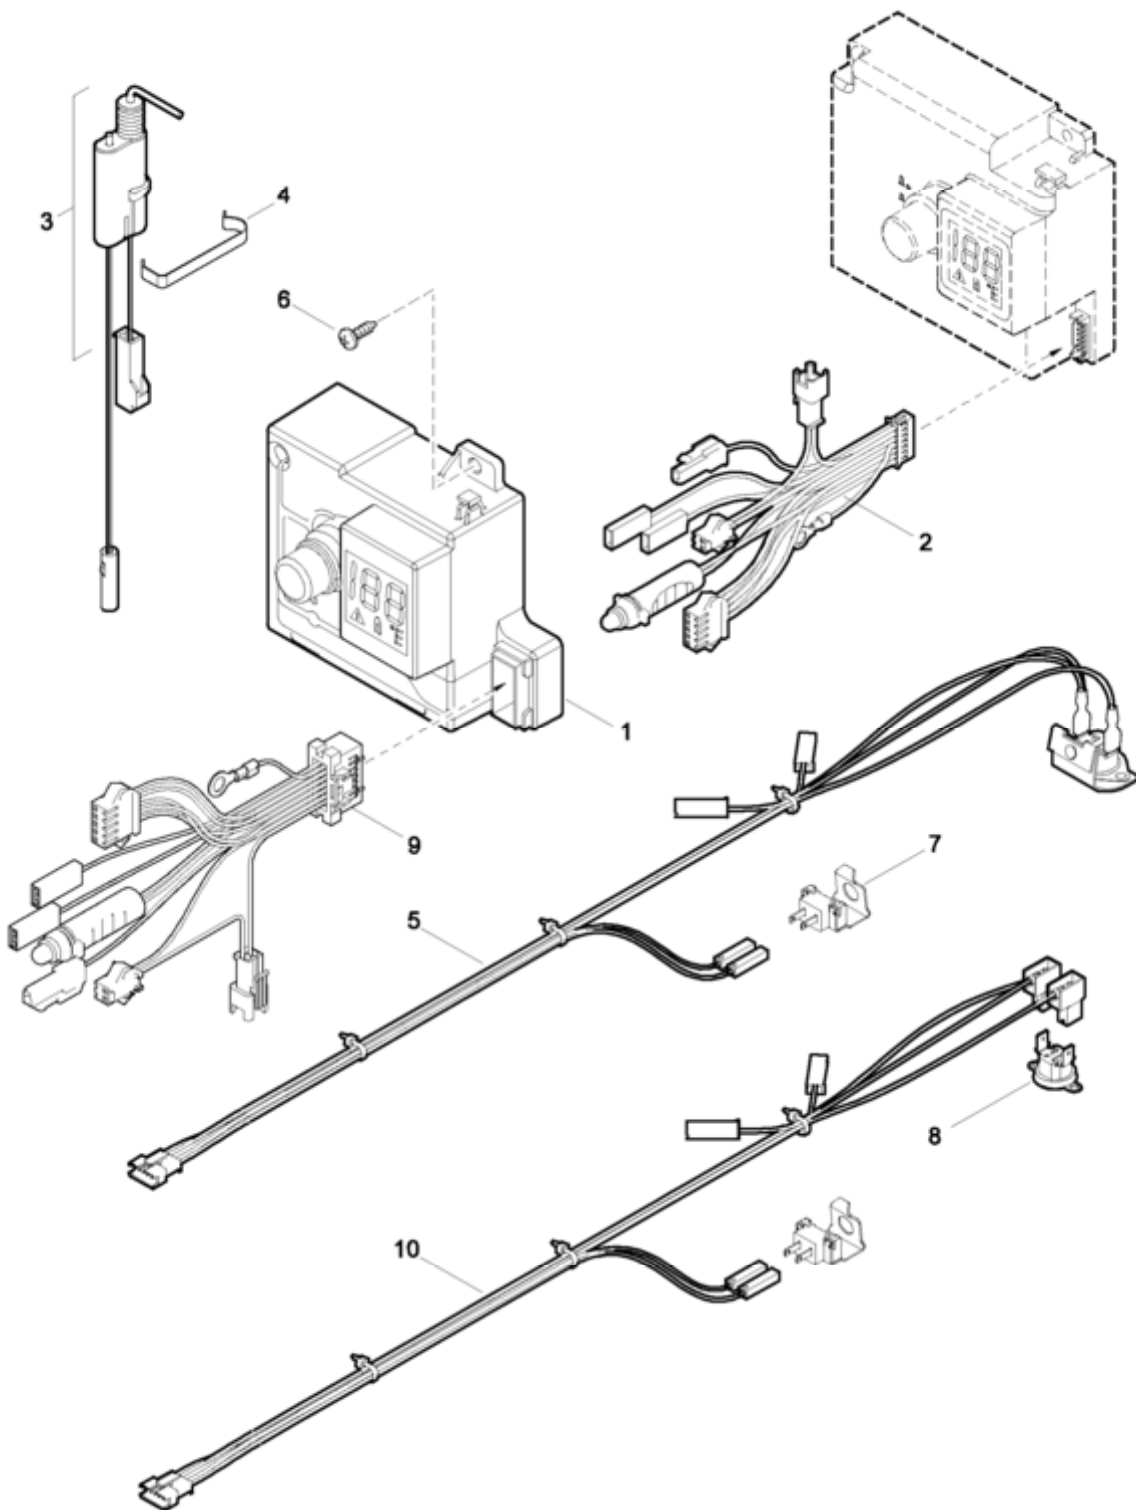

3

Spare parts list

6720602099 AB.JF

Gas valve

GWH 10/13/16-2 COD H ...

4

Spare parts list

6720902572.AB JF

Water valve (plastic)

GWH 10/13/16-2 COD H ...

5

Spare parts list

6720907049.AC JF

Ignition unit

GWH 10/13/16-2 COD H ...

6