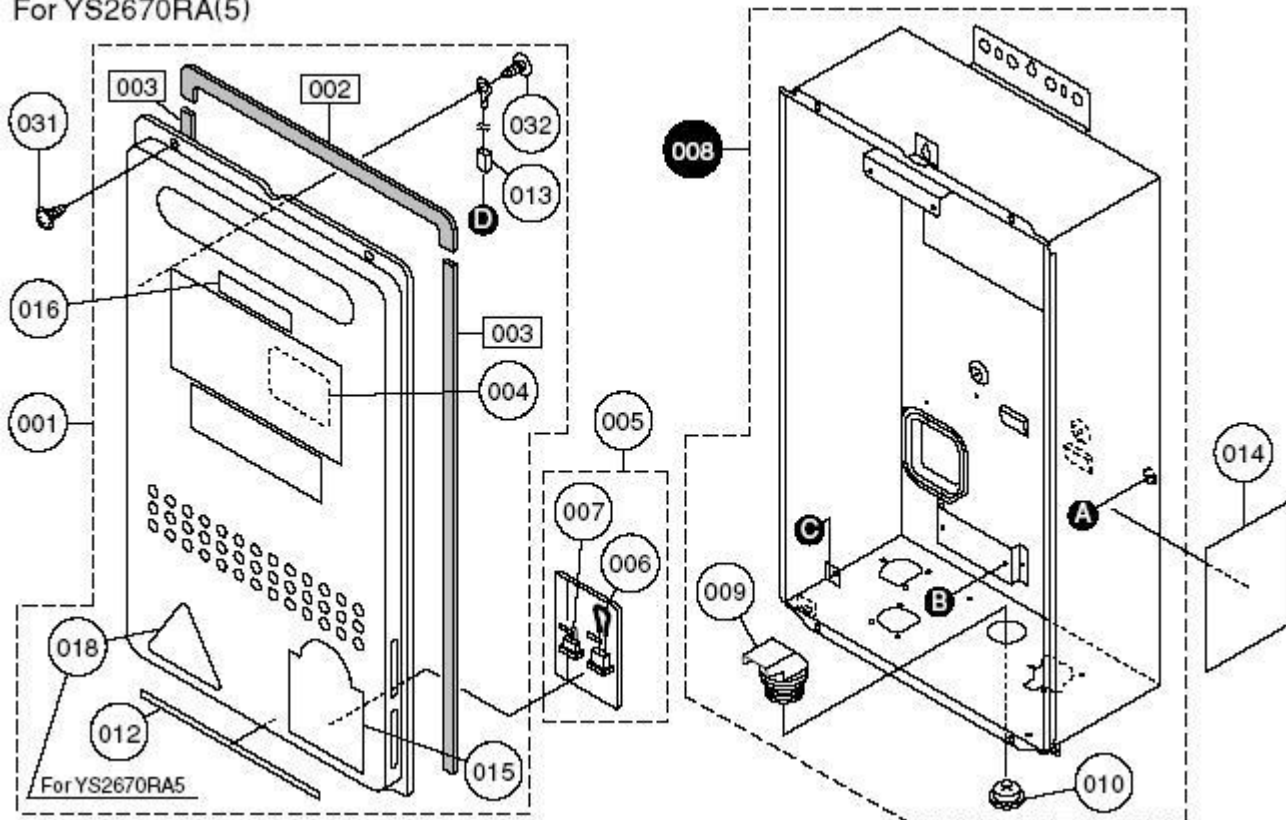

For YS2670RA(5)

Position	Part Number	Description	Comments
1	SKC7228	Front Cover 2670 with labels	1 YS2670RA
1	SKC7229	Front Cover 2670R5 with labels	1 YS2670RA5
2	EAAL002	Cover Top Gasket - 70 Series	1
3	AAPL017	Cover Top Gasket - 70 Series	2
4	DKEK001	Plug Insulation Sheet	1
5	EGHK031	Information Sheet with Bridges	1
6	EGHJ019	Bridge A (Black) 75 deg C	1
7	EGHJ020	Bridge B (Blue) 60 deg C	1
8	EMGA001	Case 2670	
9	CZLA010	Cable Guide - 70 series	1
10	CXPA026	Cable Grommet - 70 series	1
12	EDLK002	Piping Label - 70 series	1
13	EGHJ028	Cover Earth Lead - 70 series	1
14	EGHK004	Caution Label - 70 series	1
15	EMGK008	Energy Label 2170	1 YS2670RA(5)
16	EGHK009	High Temp Warning Label 70 series	1
18	EREK006	50 deg C Label	1 YS2670RA5

Position	Part Number	Description	Comments
100	SKC7234	Combustion Chamber 2670	1 YS2670RA(5)
101	DTJL001	Air Inlet Gasket 2670	1 YS2670RA(5)
102	SBC7684	Spark Plug and Plate - 70 series	1
103	SBC7685	Flame Rod and Plate - 70 series	1
104	SAB2715	Ignition Plate - 70 series	1
105	DLKC029	Ignition Mount Plate - 70 series	1
110	DTJC041	Burner Damper 2670	1 YS2170RA(5)
111	DTJL004	Fan Mount Gasket - 70 series	1
112	DTJF035	Fan Mount Flange 2670	1 YS2670RA(5)
113	SBC7734	Fan Motor 2670	1 YS2670RA(5)