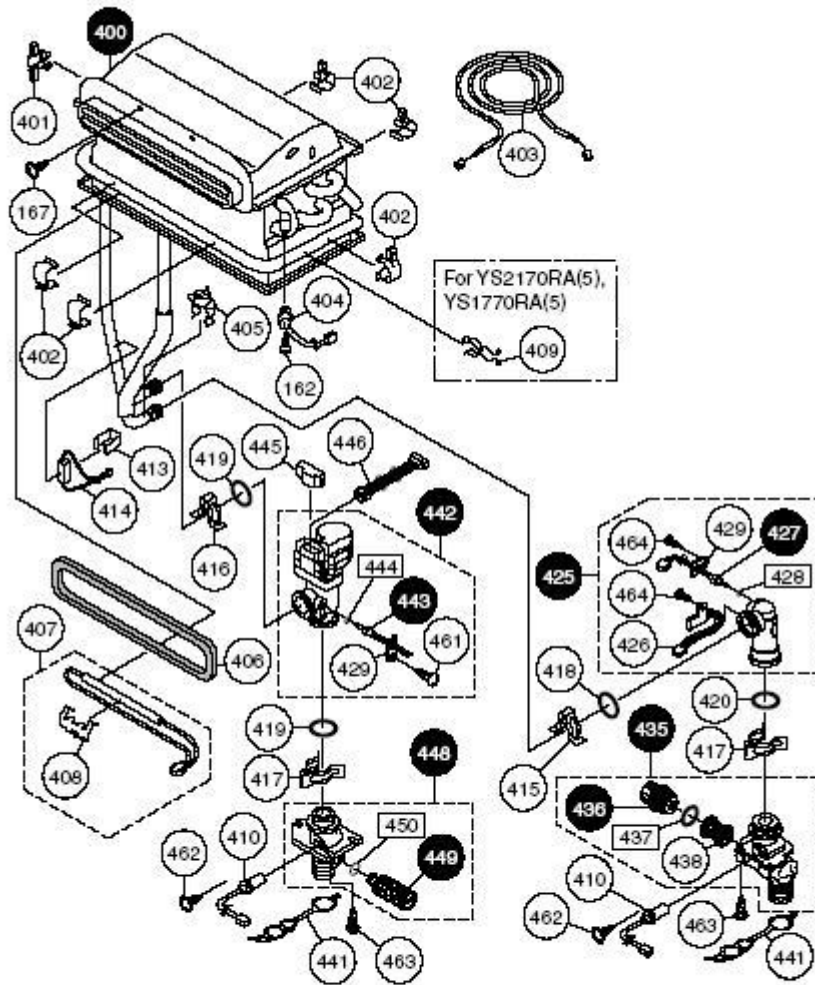

Position	Part Number	Description	Comments
400	SKC7237	Heat Exchanger - YS2670R	1 YS2670RA(5)
401	CZLH005	Thermal Fuse Clamp	1
402	DTJH002	Thermal Fuse Clamp	5
403	SBC7703	Thermal Fuse YS2670R	1 YS2670RA(5)
404	DJPH002	High Limit Switch 120 Degree C - 70R series	1
405	DJPH003	Low Limit Antifrost Switch - 70R series	1
406	CZRL001	Flue Gasket - 2670R	1 YS2670RA(5)
407	SKC7235	Antifrost heater and clip - 70R series	1
408	EHKH001	Antifrost heater clip - 70R series	1
409	HGKL015	Wiring Harness Clip - 2170/1770	1 YS2170RA(5)