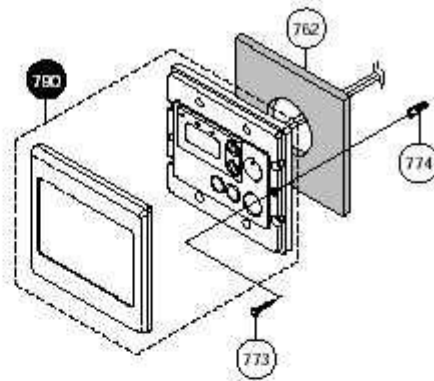

Position	Part Number	Description	Comments
700	SHB7005	PCB - 70R series	1 YS**70RA
700	SHB7004	PCB - 70R series 50 degree	1 YS**70RA5

		locked	
701	EJBJ003	PCB cover - 70R series	1
705	EGHJ011	Wiring Harness for 70R series	1
706	DTJL008	Heat Insulation Pad - YS2670R	1 YS2670RA(5)
707	7224001	Nylon Cable Clamp - 70R series	1
710	EGHA017	ELCB Mounting Plate - 70R series	1
711	EGHJ031	ELCB - 70R series	1
712	EGHJ010	ELCB Wiring Harness - 70R series	1
713	EJXJ017	240Volt Power Cable - 70R series	1
715	DTJL009	Drip Proof Cover - 70R ELCB	1
716	EGHJ021	Transformer - 240V-100V - 70R series	1
717	EJSA021	Transformer Cover - 70R series	1
718	EGHK010	Terminal Cover Label - 70R series	1

BOSCH
Invented for life

Remote Controllers

YPRM67XB

YPRS67XB

YPRM66XB

YPRS66XB

YPRP62XB

<The parts of Outline Type Font number follow the contents of remarks>