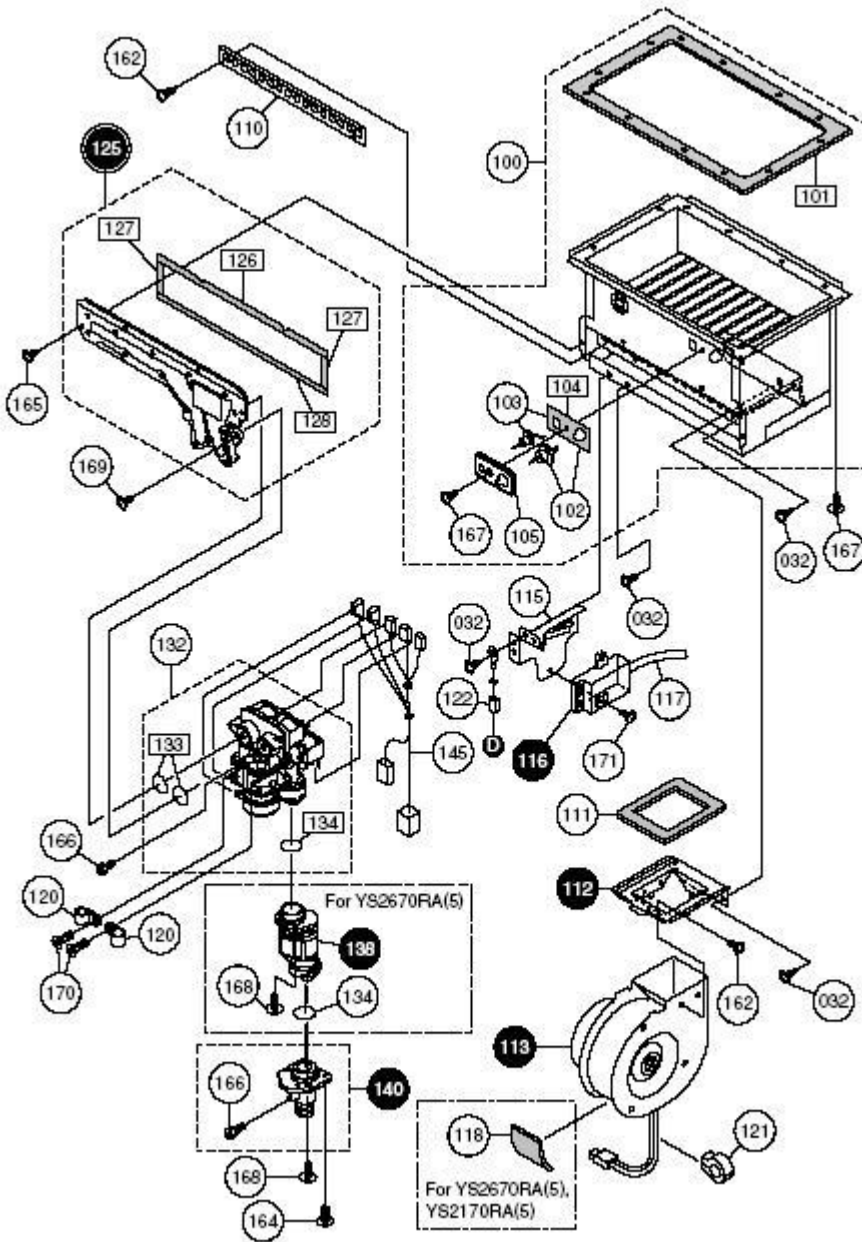

For YS2670RA(5)

Position	Part Number	Description	Comments
1	SKC7228	Front Cover 2670 with labels	1 YS2670RA
1	SKC7229	Front Cover 2670R5 with labels	1 YS2670RA5
2	EAAL002	Cover Top Gasket - 70 Series	1
3	AAPL017	Cover Top Gasket - 70 Series	2
4	DKEK001	Plug Insulation Sheet	1
5	EGHK031	Information Sheet with Bridges	1
6	EGHJ019	Bridge A (Black) 75 deg C	1
7	EGHJ020	Bridge B (Blue) 60 deg C	1
8	EMGA001	Case 2670	
9	CZLA010	Cable Guide - 70 series	1
10	CXPA026	Cable Grommet - 70 series	1
12	EDLK002	Piping Label - 70 series	1
13	EGHJ028	Cover Earth Lead - 70 series	1
14	EGHK004	Caution Label - 70 series	1
15	EMGK008	Energy Label 2170	1 YS2670RA(5)
16	EGHK009	High Temp Warning Label 70 series	1
18	EREK006	50 deg C Label	1 YS2670RA5

Position	Part Number	Description	Comments
100	SKC7234	Combustion Chamber 2670	1 YS2670RA(5)
101	DTJL001	Air Inlet Gasket 2670	1 YS2670RA(5)
102	SBC7684	Spark Plug and Plate - 70 series	1
103	SBC7685	Flame Rod and Plate - 70 series	1
104	SAB2715	Ignition Plate - 70 series	1
105	DLKC029	Ignition Mount Plate - 70 series	1
110	DTJC041	Burner Damper 2670	1 YS2170RA(5)
111	DTJL004	Fan Mount Gasket - 70 series	1
112	DTJF035	Fan Mount Flange 2670	1 YS2670RA(5)
113	SBC7734	Fan Motor 2670	1 YS2670RA(5)