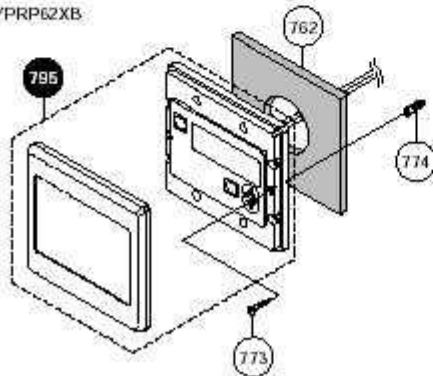

Position	Part Number	Description	Comments
700	SHB7005	PCB - 70R series	1 YS**70RA
700	SHB7004	PCB - 70R series 50 degree	1 YS**70RA5

		locked	
701	EJBJ003	PCB cover - 70R series	1
705	EGHJ011	Wiring Harness for 70R series	1
706	DTJL008	Heat Insulation Pad - YS2670R	1 YS2670RA(5)
707	7224001	Nylon Cable Clamp - 70R series	1
710	EGHA017	ELCB Mounting Plate - 70R series	1
711	EGHJ031	ELCB - 70R series	1
712	EGHJ010	ELCB Wiring Harness - 70R series	1
713	EJXJ017	240Volt Power Cable - 70R series	1
715	DTJL009	Drip Proof Cover - 70R ELCB	1
716	EGHJ021	Transformer - 240V-100V - 70R series	1
717	EJSA021	Transformer Cover - 70R series	1
718	EGHK010	Terminal Cover Label - 70R series	1

BOSCH
Invented for life

Remote Controllers

YPRM67XB

YPRS67XB

YPRM66XB

YPRS66XB

YPRP62XB

<The parts of Outline Type Font number follow the contents of remarks>