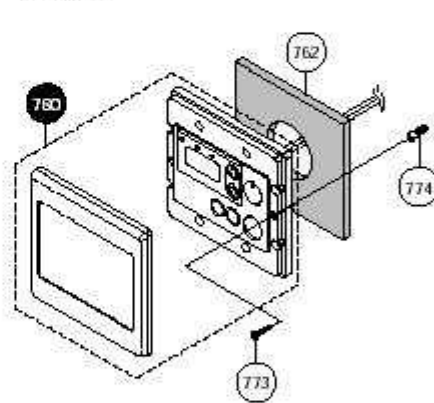

Position	Part Number	Description	Comments
700	SHB7005	PCB - 70R series	1 YS**70RA
700	SHB7004	PCB - 70R series 50 degree	1 YS**70RA5

		locked	
701	EJBJ003	PCB cover - 70R series	1
705	EGHJ011	Wiring Harness for 70R series	1
706	DTJL008	Heat Insulation Pad - YS2670R	1 YS2670RA(5)
707	7224001	Nylon Cable Clamp - 70R series	1
710	EGHA017	ELCB Mounting Plate - 70R series	1
711	EGHJ031	ELCB - 70R series	1
712	EGHJ010	ELCB Wiring Harness - 70R series	1
713	EJXJ017	240Volt Power Cable - 70R series	1
715	DTJL009	Drip Proof Cover - 70R ELCB	1
716	EGHJ021	Transformer - 240V-100V - 70R series	1
717	EJSA021	Transformer Cover - 70R series	1
718	EGHK010	Terminal Cover Label - 70R series	1

BOSCH
Invented for life

Remote Controllers

YPRM67XB

YPRS67XB

YPRM66XB

YPRS66XB

YPRP62XB

<The parts of Outline Type Font number follow the contents of remarks>